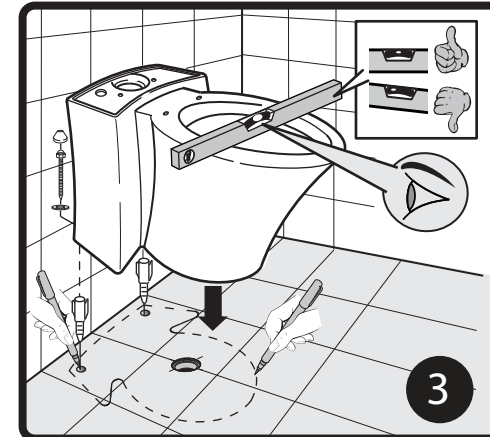

INSTALLATION INSTRUCTION

AKA WC CP SET

SVP2480P601N01 NM-2481/WT-480D

nahm

P-TRAP

S-TRAP

TOOL