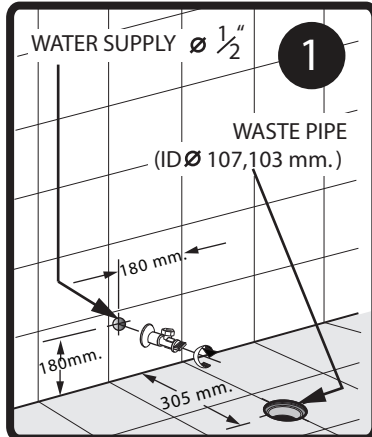

INSTALLATION INSTRUCTION

AKA WC CP SET

SVP2480P601N01 NM-2481/WT-480D

nahm

P-TRAP

S-TRAP

TOOL