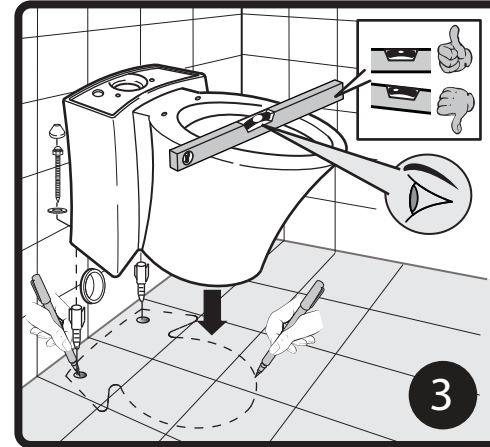

INSTALLATION INSTRUCTION

AKA WC CP SET

SVP2480P601N01 NM-2481/WT-480D

nahm

P-TRAP

S-TRAP

TOOL