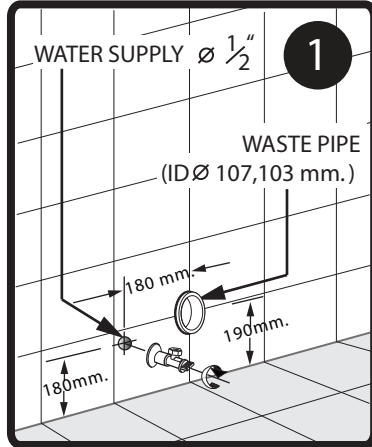

INSTALLATION INSTRUCTION

AKA WC CP SET

SVP2480P601N01 NM-2481/WT-480D

nahm

P-TRAP

S-TRAP

TOOL